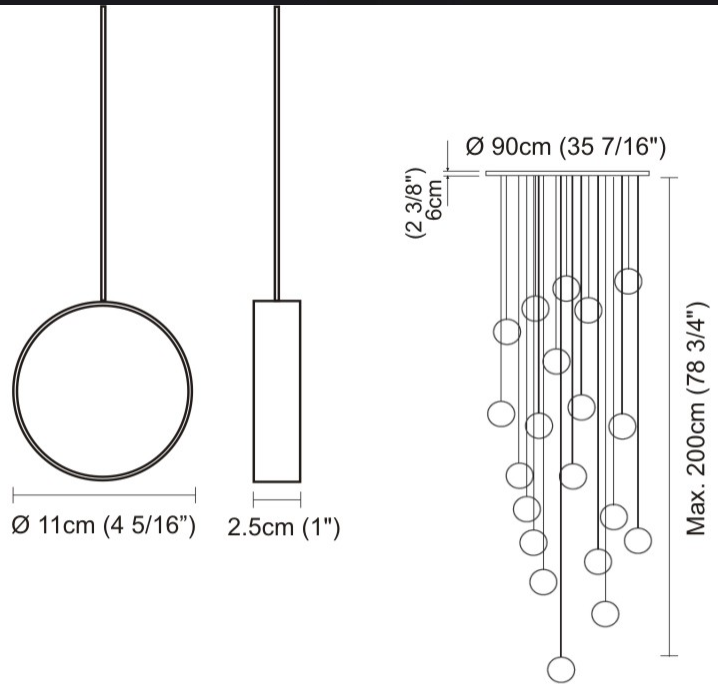

base number   Finish
Options

1. To build a product code in our configurator select the specify button on the base model # product page
2. To build a manual product code on this datasheet choose from the options listed below in blue font and add the suffix to the base model #

GENERAL

Series: Do Not Disturb
Brand: Knikerboker
Division: Design
Mounting Type: Suspension
Mounting Location: Ceiling
Subcategory: Ambient

PHYSICAL

Shape: Round
Diameter (mm): 900
Diameter (in): 35 7/16
Max. Overall Height (mm): 2000
Max. Overall Height (in): 78 3/4
Light Distribution: Direct / Indirect
Diffuser: Opal
Fixture Finish: [EWH](#) / [EBK](#) / [MAN](#) / [COF](#) / [PRD](#) / [SLF](#) / [GLF](#) / [CLF](#) / [BRL](#)
Fixture Material: Aluminum
Cable Details: Silicon Coaxial Cable 10 Cables Of 1500mm / 59 1/16" 10 Cables Of 2000mm / 78 3/4"

ELECTRICAL

Lamp Type: LED
Input Wattage (W): 160
Total Output Wattage (W): 140
Dimming: 0-10V Dimming / Phase Dimming (120Vac Only)
Driver Included: Yes
Driver Location: Integrated
Driver Type: Constant Voltage - Universal
Driver Class: Class 2
Input Voltage (V): 120 - 277
Output Voltage (V): 24
Upon Request: (Not included - see components) Remote: Phase dimming @120Vac only / (Included) Integral: 0-10Vdc dimming / 277Vac

LED

Number of LEDs: 20
Color Temperature (°K): 3000
Max. Delivered Lumen (lm): 2000
CRI: >85 CRI
Lamp Life (hrs): 50000

OPTICAL

RATINGS AND CERTIFICATIONS

Certified By: Certified for North American Standards
IP rating: IP20